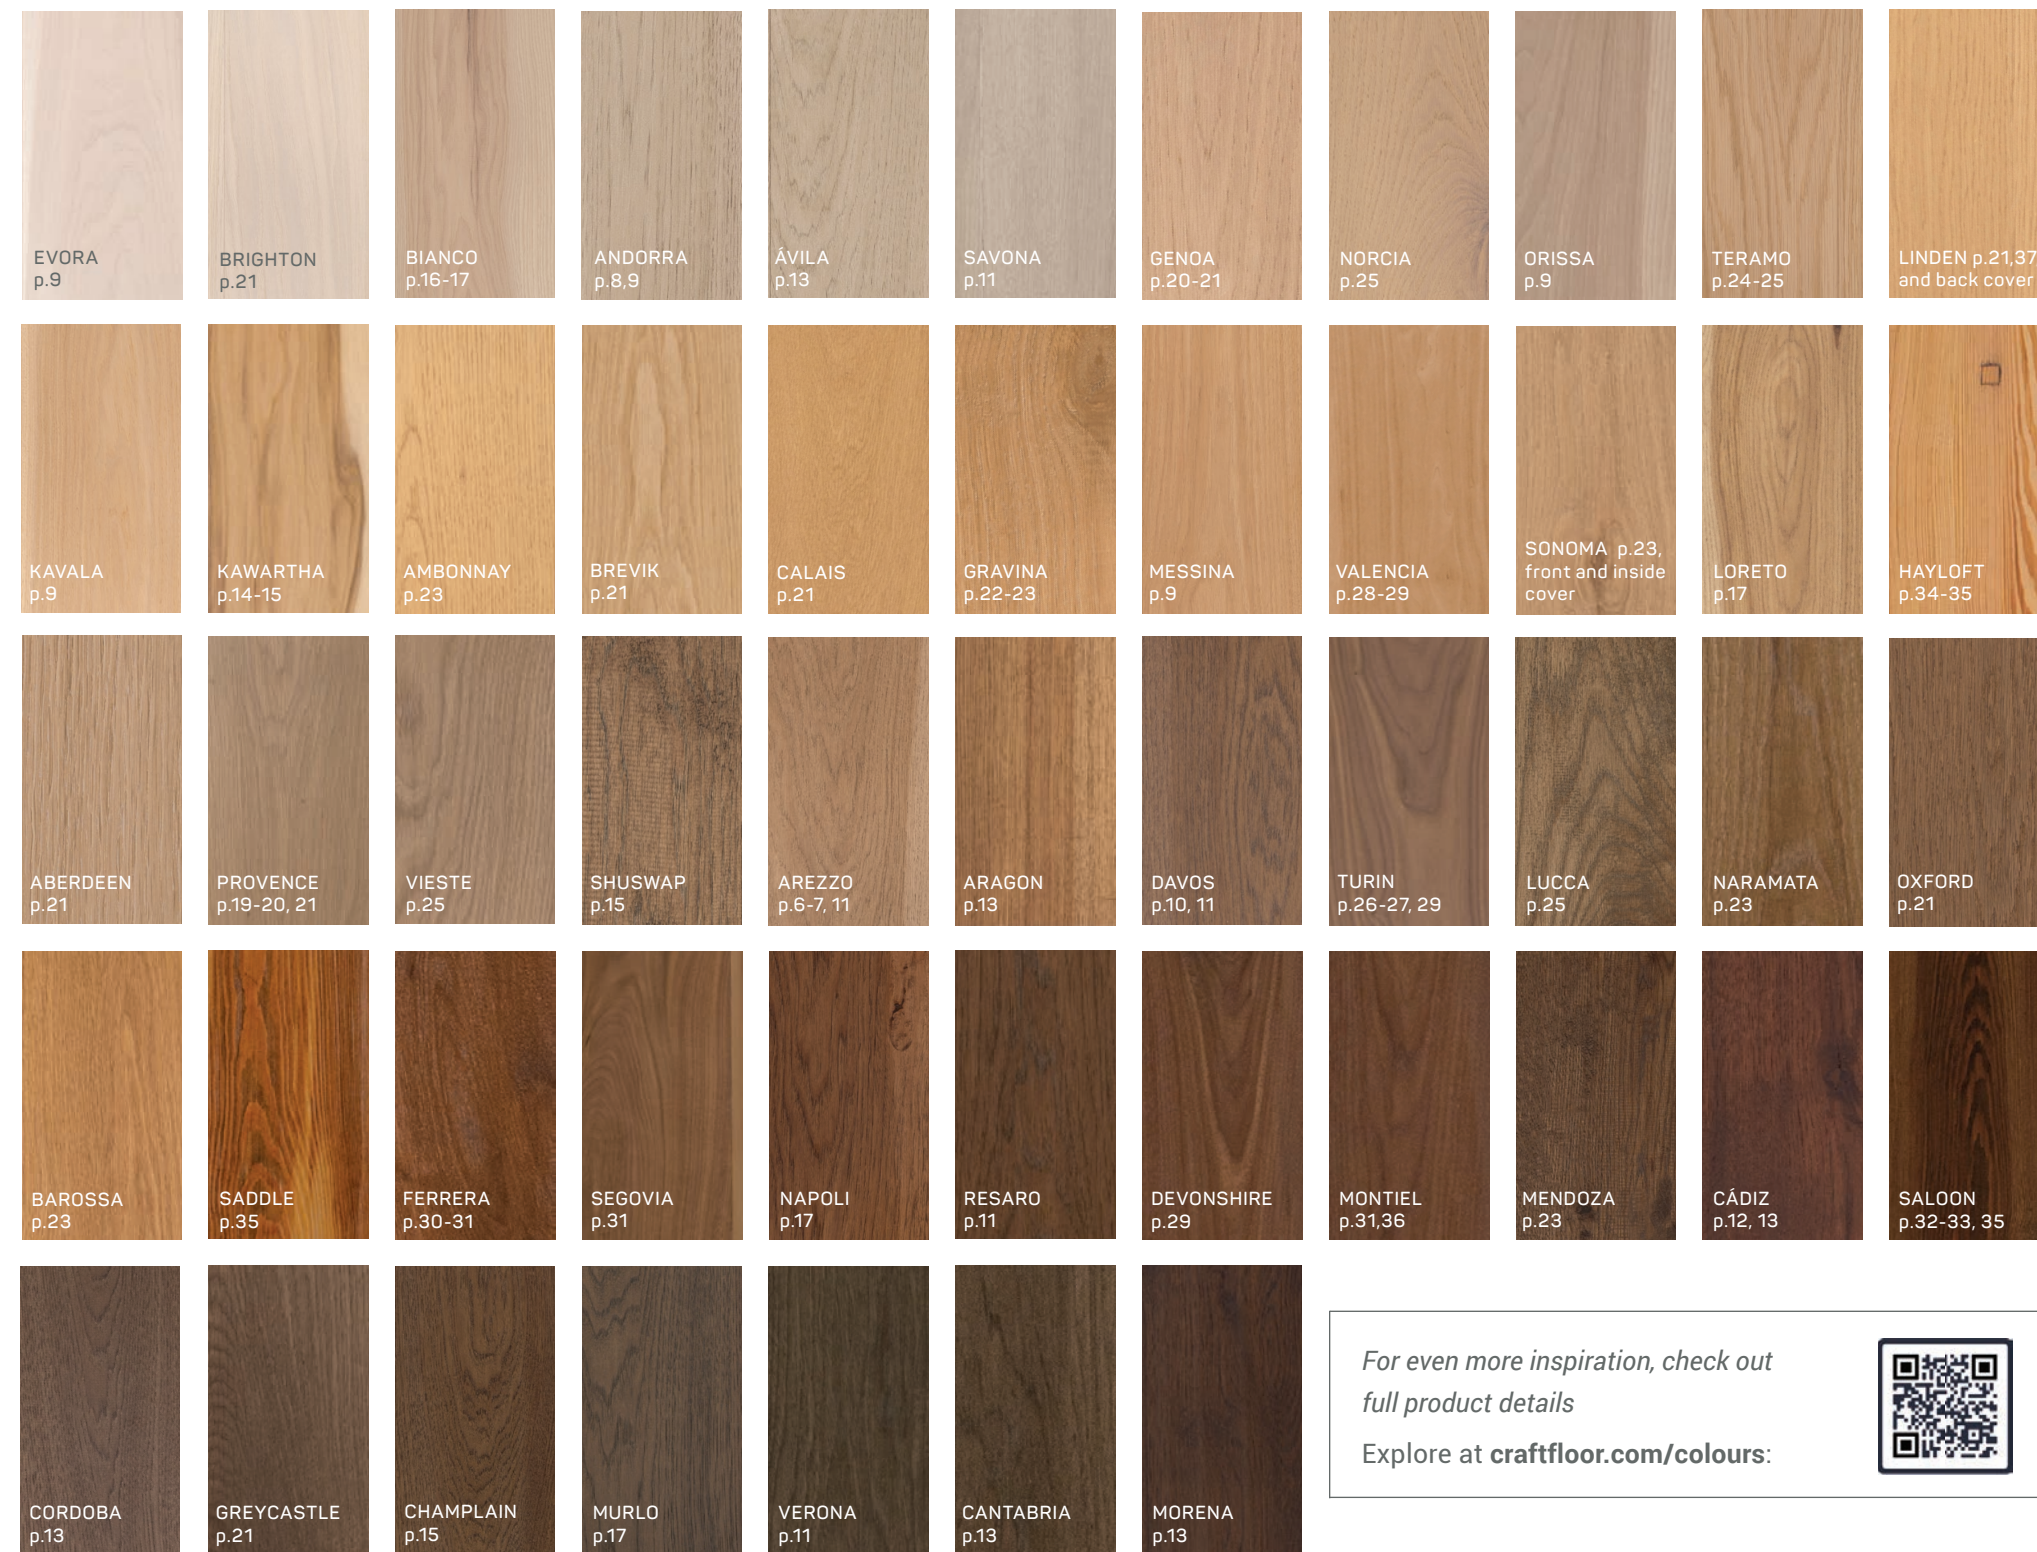

18  
OAK

CONTEMPA  
VINEYARD PLANK  
STYLEWOOD

26  
WALNUT

LUXE  
LEGACY PLANK

32  
RECLAIMED

RECLAIMED HEART PINE

36  
DETAILS

HERRINGBONE/CHEVRON  
ACCESSORIES & OPTIONS  
WARRANTY

For even more inspiration, check out  
full product details

Explore at [craftfloor.com/colours](http://craftfloor.com/colours):