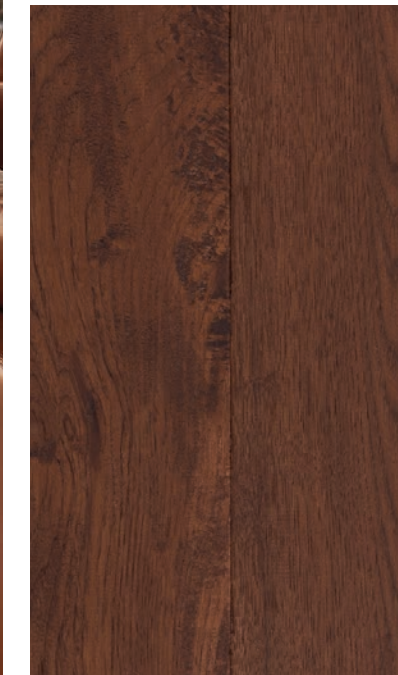

CASTILLO PLANK

HISTORICAL, TEXTURED
WIDE PLANK HICKORY

Rustic enough to capture the organic characteristics of nature, yet clean enough to add style to a contemporary setting. This collection infuses a time honoured historical foundation into a modern aesthetic.

The ideal choice for busy families and active households, the Castillo Plank Collection is made from our Natural Grade Hickory with VintageCRAFT texturing, which means it can withstand the rigors of an active lifestyle and still look good for years to come.

CÁDIZ

CÁDIZ

EXPLORE craftfloor.com/castillo