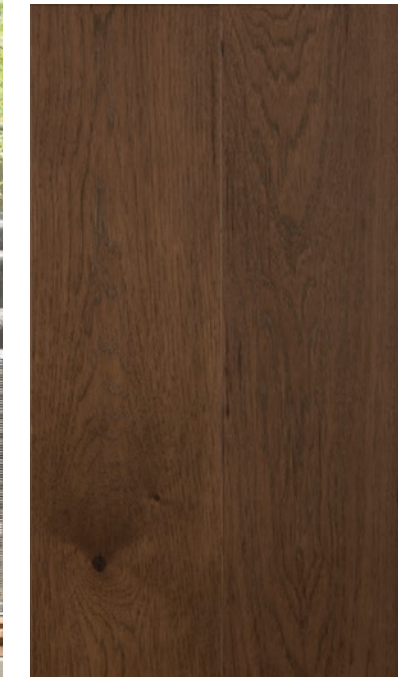

URBANA

URBAN & SOPHISTICATED,
CONTEMPORARY
WIDE PLANK HICKORY

A favourite choice for high-end residential homes, urban lofts and well designed spaces, Urbana reveals a sense of vibrant cosmopolitan style and sophistication. Crafted from hand selected planks of Elite Grade Hickory, Urbana's refined colours and subtle textures accentuate the everlasting appeal of real wood.

DAVOS

EXPLORE craftfloor.com/urbana

The Urbana Collection features expertly curated cool tones and rich hues, making this collection well suited for projects featuring modern furniture and designer concepts.

RESARO