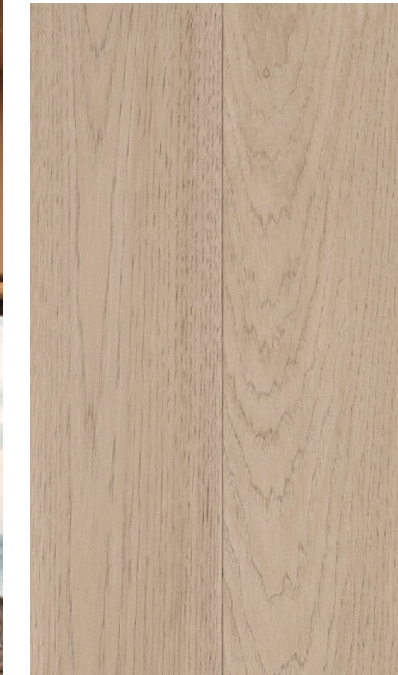

CASTILLO PLANK

HISTORICAL, TEXTURED
WIDE PLANK HICKORY

Rustic enough to capture the organic characteristics of nature, yet clean enough to add style to a contemporary setting. This collection infuses a time honoured historical foundation into a modern aesthetic.

The ideal choice for busy families and active households, the Castillo Plank Collection is made from our Natural Grade Hickory with VintageCRAFT texturing, which means it can withstand the rigors of an active lifestyle and still look good for years to come.

CÁDIZ

ÁVILA

EXPLORE craftfloor.com/castillo