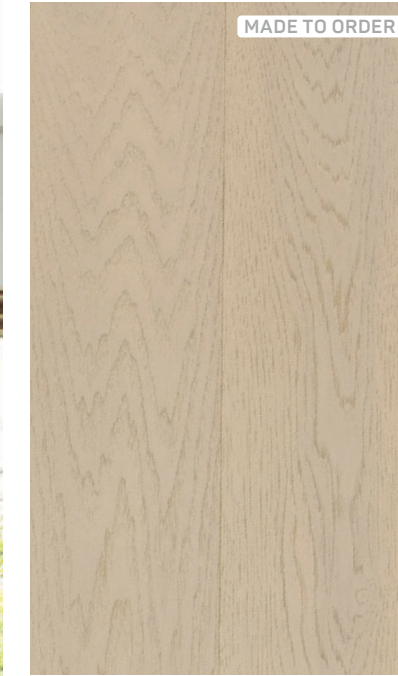

URBANA

URBAN & SOPHISTICATED, CONTEMPORARY WIDE PLANK HICKORY

A favourite choice for high-end residential homes, urban lofts and well designed spaces, the Urbana Collection reveals a sense of vibrant cosmopolitan style and sophistication. Crafted from hand selected planks of Elite Grade Hickory, Urbana's refined colours and subtle textures accentuate the everlasting appeal of real wood. Urbana's wide, long planks minimize seams, preserve visual flow, and infuse a sense of pure simplicity and elegance.

DAVOS

EXPLORE craftfloor.com/urbana

SAVONA

The Urbana Collection features expertly curated neutral tones and rich hues, making this collection well suited for projects featuring modern furniture and designer concepts.