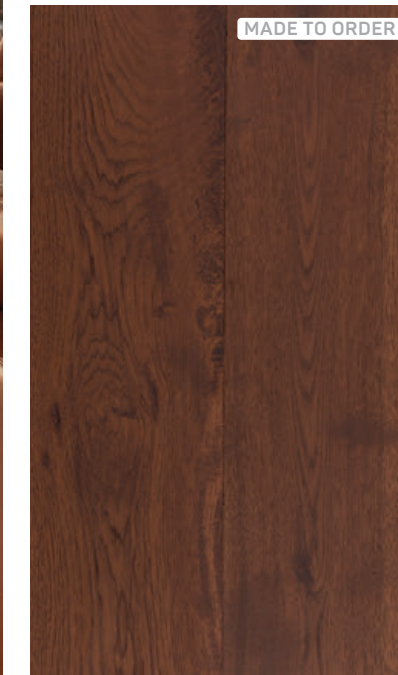

CASTILLO PLANK

HISTORICAL, TEXTURED
WIDE PLANK HICKORY

Rustic enough to capture the organic characteristics of nature, yet clean enough to add style to a contemporary setting. The Castillo Plank Collection infuses a time honoured historical foundation into a modern aesthetic.

Castillo Plank's wide, long planks minimize seams, preserve visual flow, and infuse a sense of natural organic beauty.

The ideal choice for busy families and active households, the Castillo Plank Collection is made from our Natural Grade Hickory with VintageCRAFT texturing, which means it can withstand the rigors of an active lifestyle and still look good for years to come.

CÁDIZ

EXPLORE craftfloor.com/castillo

CÁDIZ