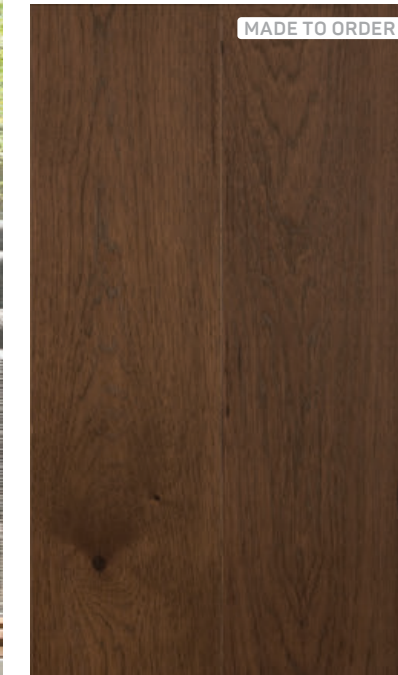

URBANA

URBAN & SOPHISTICATED, CONTEMPORARY WIDE PLANK HICKORY

A favourite choice for high-end residential homes, urban lofts and well designed spaces, the Urbana Collection reveals a sense of vibrant cosmopolitan style and sophistication. Crafted from hand selected planks of Elite Grade Hickory, Urbana's refined colours and subtle textures accentuate the everlasting appeal of real wood. Urbana's wide, long planks minimize seams, preserve visual flow, and infuse a sense of pure simplicity and elegance.

DAVOS

EXPLORE craftfloor.com/urbana

The Urbana Collection features expertly curated neutral tones and rich hues, making this collection well suited for projects featuring modern furniture and designer concepts.

RESARO