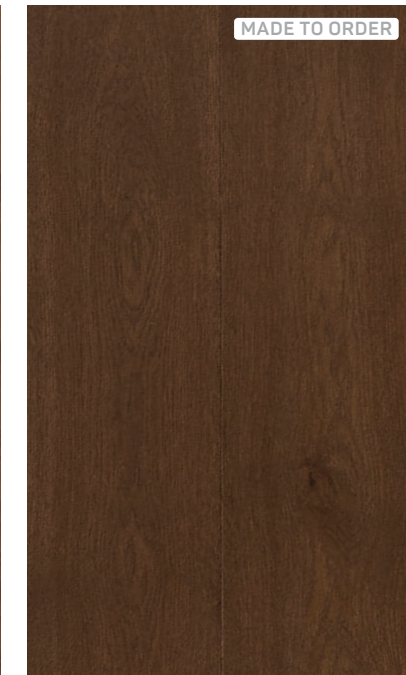

CÁDIZ

MORENA