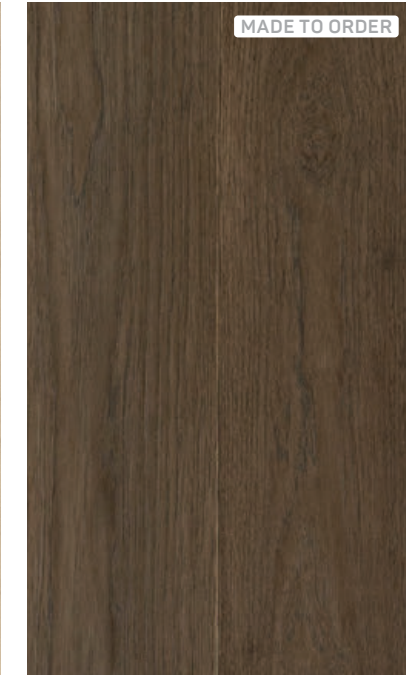

VERONA

The Urbana Collection features expertly curated neutral tones and rich hues, making this collection well suited for projects featuring modern furniture and designer concepts.